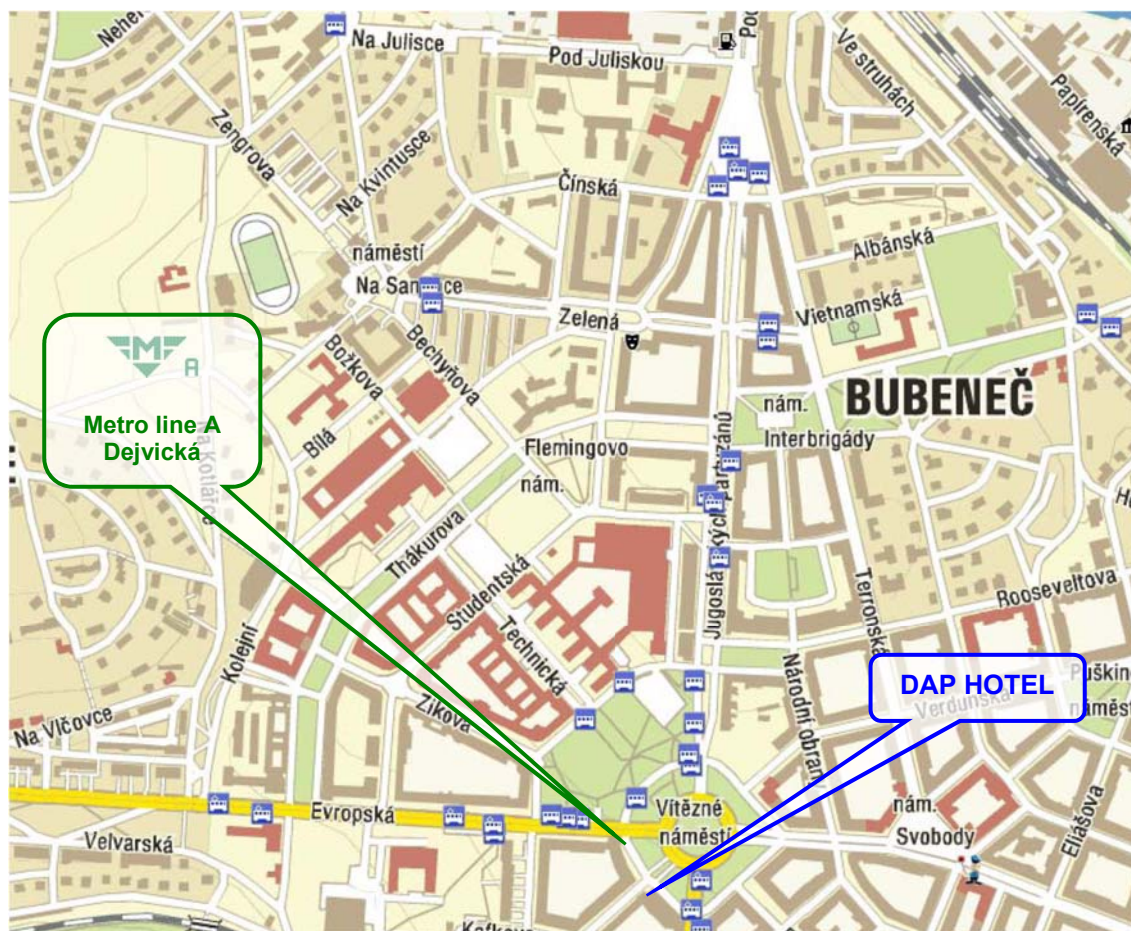

Hotel DAP, Vítězné nám. 684/4, Praha 6 – Dejvice

GPS: GPS: 50°5'58.558"N, 14°23'41.939"E

Location: 25 min from the airport – 20 min by bus + 5 min on foot (300 m), 10 min to the Prague centre

Notice: Entrance to the conference hall from Buzulucká street